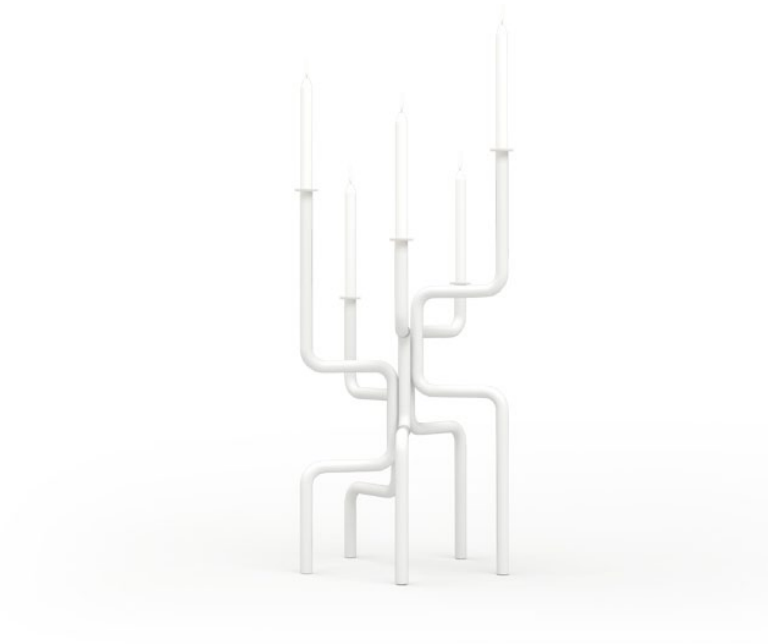

FREDERIK ROIJÉ - ACCESSORIES

WALK OF FLAME

WF 40.01

DESIGNER

Frederik Roijé

CONCEPT

Five arm floor candelabra,
made of metal tubes, bent into
position

ORIGIN

Made in Holland

YEAR

2008

MATERIAL

Powder coated steel

DIMENSIONS

84 x 45 (h x ø) cm

WEIGHT

4 kg

CARE INSTRUCTIONS

Use handwarm water and a
mild detergent to clean