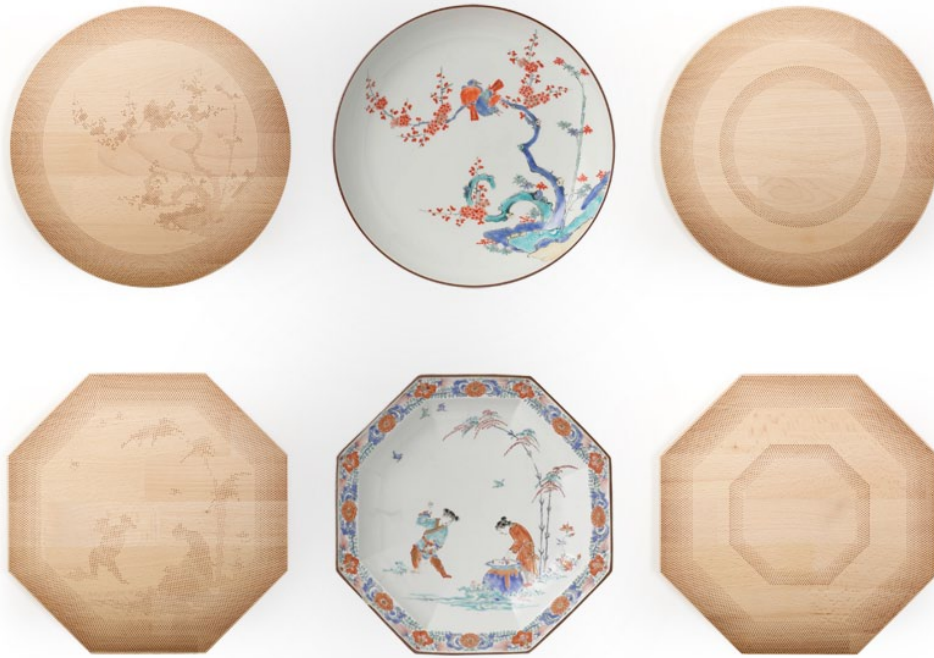

CARE INSTRUCTIONS

Use handwarm water and a
mild detergent to clean. Not
dishwasher safe

YEAR

2015

FREDERIK ROIJÉ - ACCESSORIES

SHADES OF PLATES

SP 10.02, SP 20.02
SP 10.01, SP 20.01

DESIGNER
Frederik Roijé

FREDERIK ROIJÉ - ACCESSORIES
SHADES OF PLATES

28

28

28

SPECIFICATIONS

TYPE NO.	PRODUCT	MODEL	DIMENSIONS (LxWxH) CM	COLOR	MATERIAL	PRICE (INCL. VAT)
SP 10.01	Shades of Plates	Octagon	28 x 28 x 2	Natural beechwood	Beechwood	€ 29,95
SP 10.02	Shades of Plates	Octagon basic	28 x 28 x 2	Natural beechwood	Beechwood	€ 29,95
SP 20.01	Shades of Plates	Circle	Ø 28 x 2	Natural beechwood	Beechwood	€ 29,95
SP 20.02	Shades of Plates	Circle basic	Ø 28 x 2	Natural beechwood	Beechwood	€ 29,95