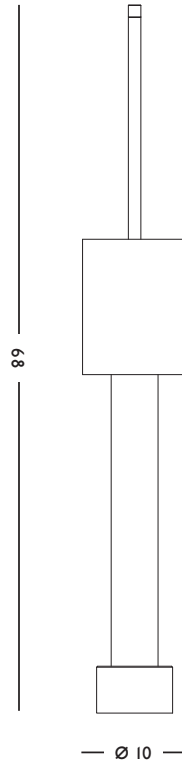

FREDERIK ROIJÉ - LIGHTNING TABLE TOWER

TYPE NO.	PRODUCT	MODEL	DIMENSIONS (LxWxH) CM	COLOR	MATERIAL	PRICE (EXCL. VAT)
TT 30.01	Table Tower	Basic	10 x 68	Dark Grey	Powder coated steel	€ 179,00
TT 30.02	Table Tower	Basic	10 x 68	White	Powder coated steel	€ 179,00
TT 30.03	Table Tower	Special	10 x 68	Copper green	Powder coated steel	€ 189,00
TT 30.04	Table Tower	Special	10 x 68	Brick brown	Powder coated steel	€ 189,00
TT 30.05	Table Tower	Special	10 x 68	Metal Blue	Powder coated steel	€ 189,00