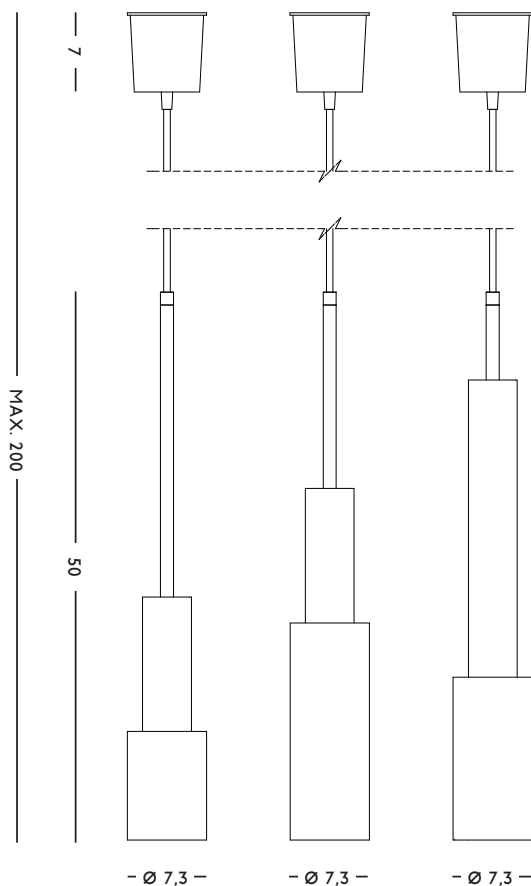

FREDERIK ROIJÉ - LIGHTING SKYLIGHT

SPECIFICATIONS

TYPE NO.	PRODUCT	MODEL	DIMENSIONS (LxWxH) CM	COLOR	MATERIAL	PRICE (INCL. VAT)
SL 10.00	Skylight	Suspension	100 x 8 x 4	White	Powder coated steel	€ 185,00
SL 11.01	Skylight	Tower one	7,3 x 50	Dark grey	Powder coated steel	€ 119,00
SL 11.02	Skylight	Tower one	7,3 x 50	White	Powder coated steel	€ 119,00
SL 11.03	Skylight	Tower one	7,3 x 50	Copper green	Powder coated steel	€ 129,00
SL 11.04	Skylight	Tower one	7,3 x 50	Gold	Gold plated steel	€ 249,00
SL 12.01	Skylight	Tower two	7,3 x 50	Dark grey	Powder coated steel	€ 119,00
SL 12.02	Skylight	Tower two	7,3 x 50	White	Powder coated steel	€ 119,00
SL 12.03	Skylight	Tower two	7,3 x 50	Brick brown	Powder coated steel	€ 129,00
SL 12.04	Skylight	Tower two	7,3 x 50	Gold	Gold plated steel	€ 249,00
SL 13.01	Skylight	Tower three	7,3 x 50	Dark grey	Powder coated steel	€ 119,00
SL 13.02	Skylight	Tower three	7,3 x 50	White	Powder coated steel	€ 119,00
SL 13.03	Skylight	Tower three	7,3 x 50	Metal blue	Powder coated steel	€ 129,00
SL 13.04	Skylight	Tower three	7,3 x 50	Gold	Gold plated steel	€ 249,00