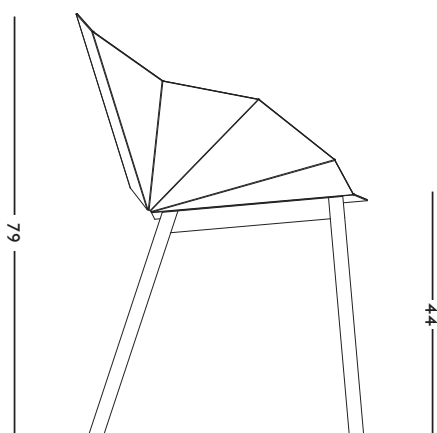

FREDERIK ROIJÉ - FURNITURE
SEATHELL

55

61

SPECIFICATIONS

TYPE NO.	PRODUCT	MODEL	DIMENSIONS (LxWxH) CM	COLOR	MATERIAL	PRICE (INCL. VAT)
SS 10.01	Seatshell	Basic	55x61x79	Dark grey	Powder coated steel	€ 499,00
SS 10.02	Seatshell	Basic	55x61x79	White	Powder coated steel	€ 499,00
SS 20.01	Seatshell	Felt	55x61x79	Dark grey	Dark felt 57	€ 649,00
SS 20.02	Seatshell	Felt	55x61x79	White	Light felt 32	€ 649,00