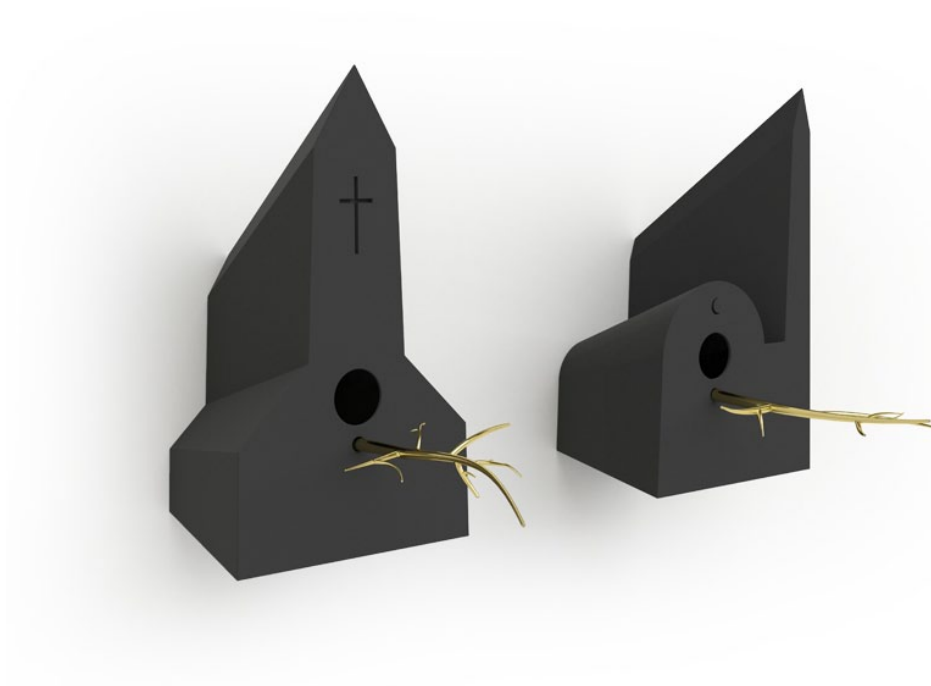

FREDERIK ROIJÉ - OUTDOOR

HOLY HOMES

HH 50.01, HH 51.01

DESIGNER
Frederik Roijé

CONCEPT
Play with symbolism

ORIGIN
Made in Holland

YEAR
2007

MATERIAL
Glazed ceramic

DIMENSIONS
15 x 26 x 14 (w x h x d) cm

WEIGHT
1,1 kg

CARE INSTRUCTIONS
Use handwarm water and a mild detergent to clean