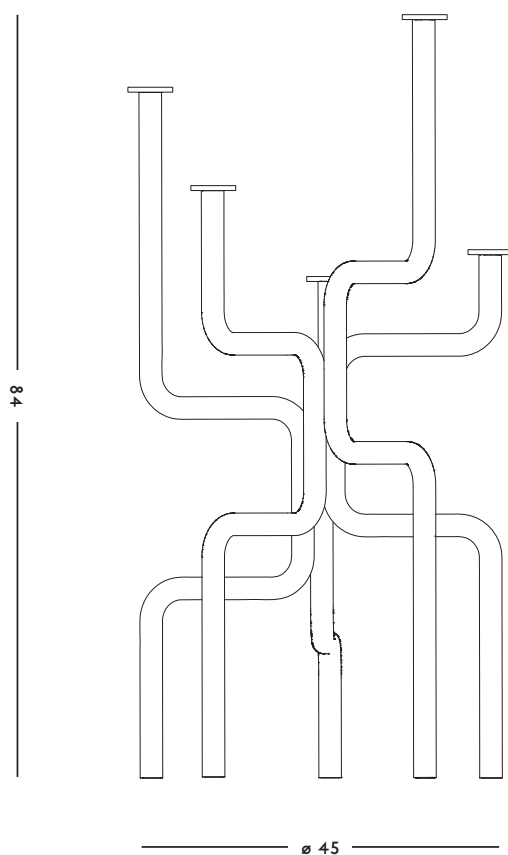

FREDERIK ROIJÉ - ACCESSORIES
WALK OF FLAME

SPECIFICATIONS

TYPE NO.	PRODUCT	MODEL	DIMENSIONS (LxWxH) CM	COLOR	MATERIAL	PRICE (INCL. VAT)
WF 40.01	Walk of flames	Basic	45 x 85	Dark grey	Powder coated steel	€ 259,00
WF 40.02	Walk of flames	Basic	45 x 85	White	Powder coated steel	€ 259,00