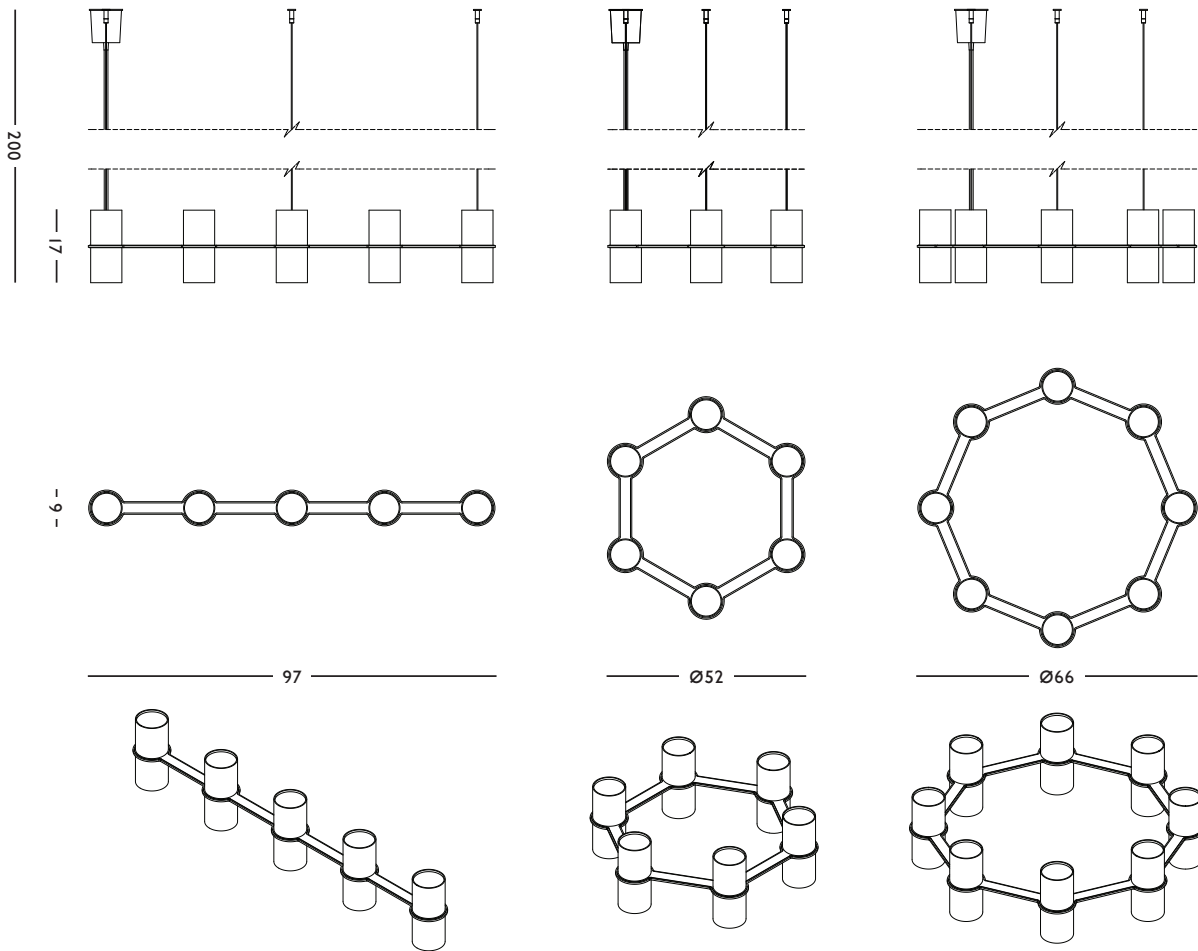

FREDERIK ROIJÉ - LIGHTING

CeLLIGHT

SPECIFICATIONS

TYPE NO.	PRODUCT	MODEL	DIMENSIONS (LxWxH) CM	COLOR	MATERIAL	PRICE (INCL. VAT)
CL 10.01	Divided Light	Penta	9 x 97 x 17	Dark grey	Powder coated steel	€ 599,00
CL 20.01	Divided Light	Hexa	ø52 x 17	Dark grey	Powder coated steel	€ 729,00
CL 30.01	Divided Light	Octa	ø66 x 17	Dark grey	Powder coated steel	€ 899,00