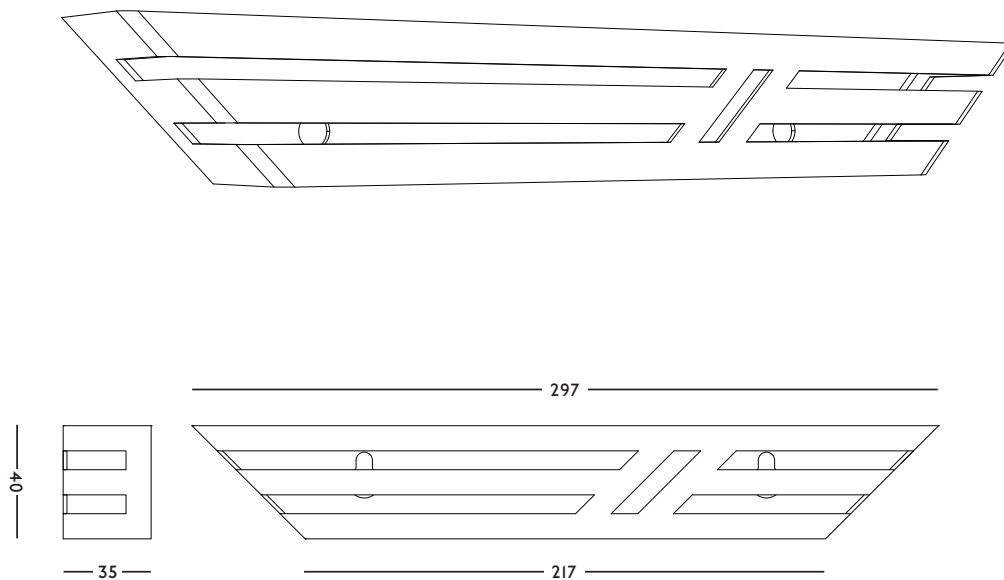

DIMENSIONS

295 x 35 x 40 (l x w x h) mm

WEIGHT

550 gr

CARE INSTRUCTIONS

Use handwarm water and a mild detergent to clean

FREDERIK ROIJÉ - ACCESSORIES RIBBON

SPECIFICATIONS