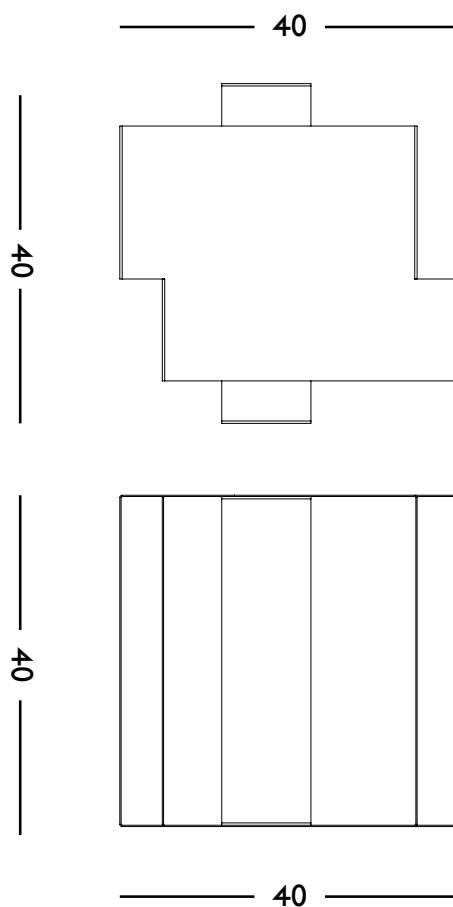

DIMENSIONS
40 x 40 x 40 (b x l x h) cm

WEIGHT
7,5 KG

ORIGIN
Made in Holland

CARE INSTRUCTIONS
Use a damp cloth to clean

YEAR
2018

FREDERIK ROIJÉ - FURNITURE
SH!FTED SQUARE

SPECIFICATIONS

TYPE NO.	PRODUCT	MODEL	DIMENSIONS (LxWxH) CM	COLOR	MATERIAL	PRICE (INCL. VAT)
SQ 10.01	Shiftd Square	-	40 x 40 x 40	Dark Brown	Powder coated steel	€ 199,00
SQ 10.02	Shiftd Square	-	40 x 40 x 40	White	Powder coated steel	€ 199,00
SQ 10.03	Shiftd Square	-	40 x 40 x 40	Copper Green	Powder coated steel	€ 199,00