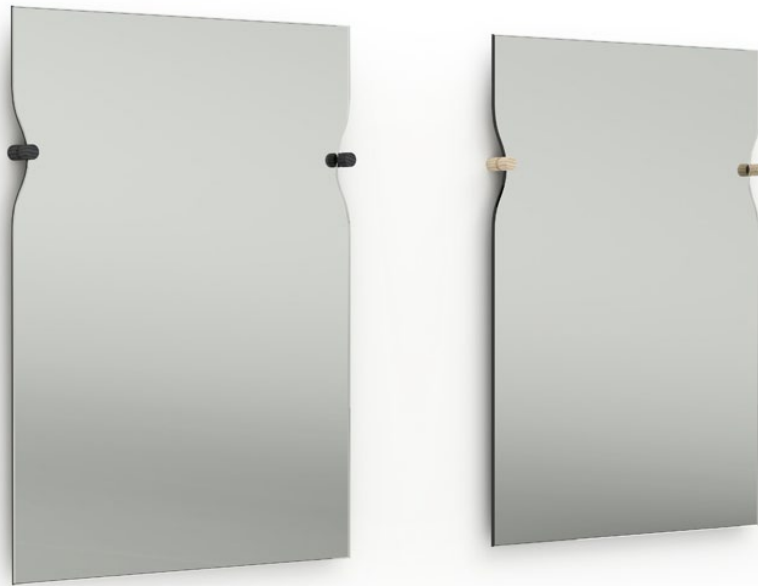

FREDERIK ROIJÉ - FURNITURE

MORPHED MIRROR

MM 20.02, MM 20.01

DESIGNER

Frederik Roijé

CONCEPT

Mirror morphed between its suspension

ORIGIN

Made in Holland

YEAR

2011

MATERIAL

4mm silvered float glass

DIMENSIONS

45 x 60 (w x h) cm

WEIGHT

2,6 kg

CARE INSTRUCTIONS

Use handwarm water and a mild detergent to clean