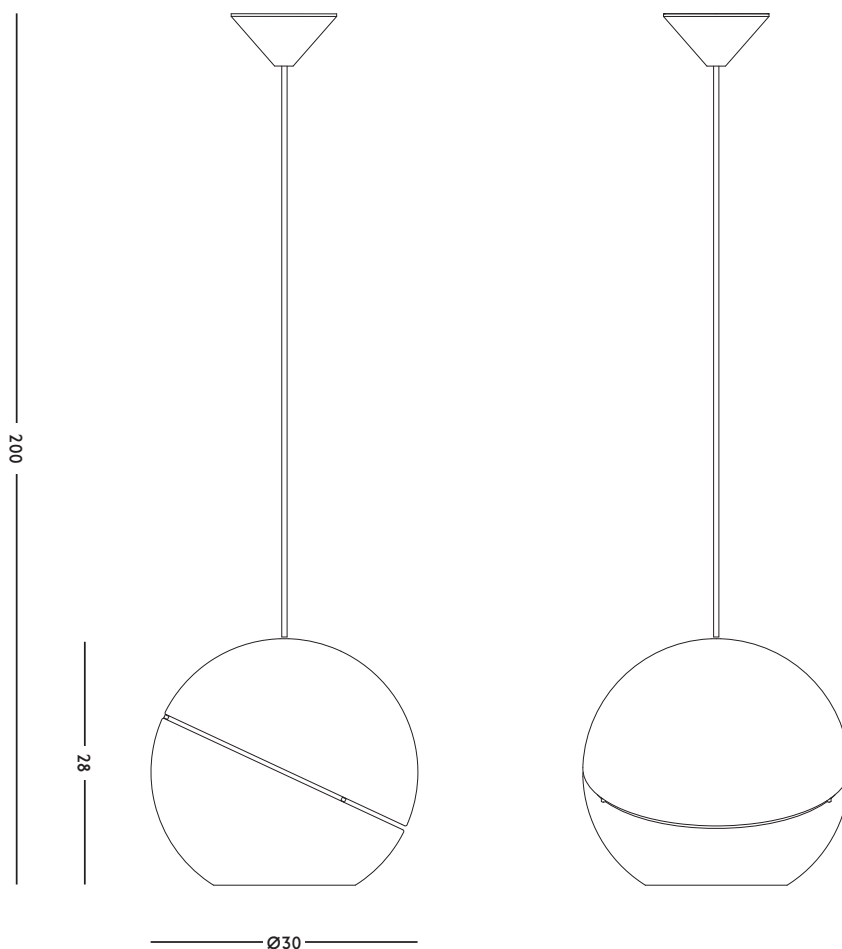

FREDERIK ROIJÉ - LIGHTING SLICED SPHERE

SPECIFICATIONS

TYPE NO.	PRODUCT	MODEL	DIMENSIONS (LxWxH) CM	COLOR	MATERIAL	PRICE (INCL.VAT)
SS 90.01	Sliced Sphere	Basic	Ø 30 x 28	Dark grey	Powder coated steel	€ 199,00
SS 90.02	Sliced Sphere	Basic	Ø 30 x 28	White	Powder coated steel	€ 199,00
SS 90.03	Sliced Sphere	Special	Ø 30 x 28	Copper green	Powder coated steel	€ 229,00
SS 90.04	Sliced Sphere	Special	Ø 30 x 28	Brick brown	Powder coated steel	€ 229,00
SS 90.05	Sliced Sphere	Special	Ø 30 x 28	Metal blue	Powder coated steel	€ 229,00