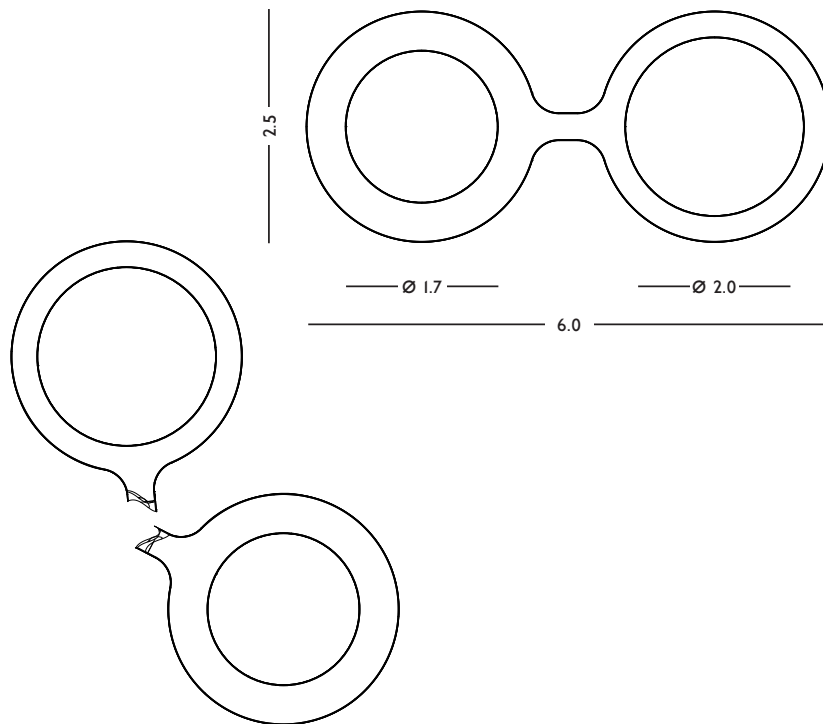

FREDERIK ROIJÉ - ACCESSORIES
TWO OF A KIND

SPECIFICATIONS

TYPE NO.	PRODUCT	MODEL	DIMENSIONS (LxWxH) CM	COLOR	MATERIAL	PRICE (INCL. VAT)
TK 20.01	Two of a kind	Basic	2.5 x 6 x 0.7 Ring size 17 & 20 mm	Black	Porcelain	€ 69,00
TK 20.02	Two of a kind	Basic	2.5 x 6 x 0.7 Ring size 17 & 20 mm	White	Porcelain	€ 69,00