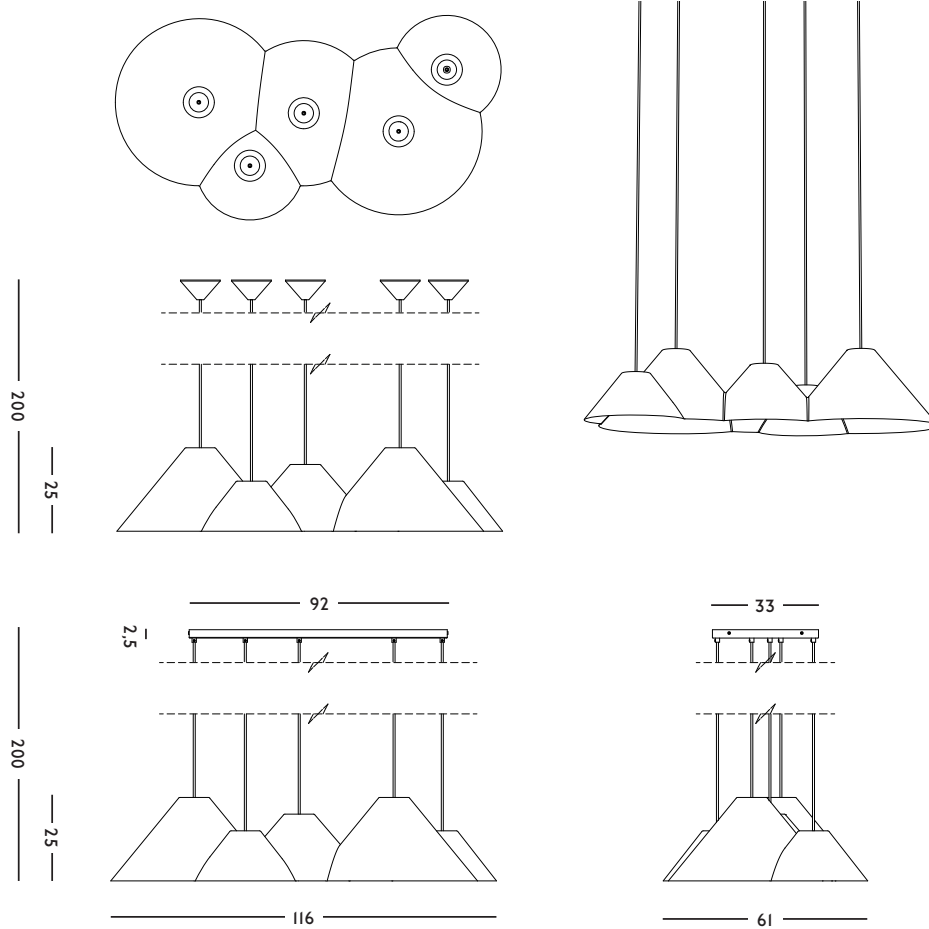

FREDERIK ROIJÉ - LIGHTING

LAMPSCAPES

SPECIFICATIONS

TYPE NO.	PRODUCT	MODEL	DIMENSIONS (LxWxH) CM	COLOR	MATERIAL	PRICE (INCL.VAT)
LS 10.00	Lampscapes	Suspension	92 x 33 x 2,5	White	Powder coated steel	€ 185,00
LS 10.01	Lampscapes	5 Peaks Deluxe	116 x 61 x 25	White / Pure white	Powder coated steel / PET G	€ 849,00
LS 11.01	Lampscapes	5 Peaks Basic	116 x 61 x 25	Pure white	PET G	€ 699,00