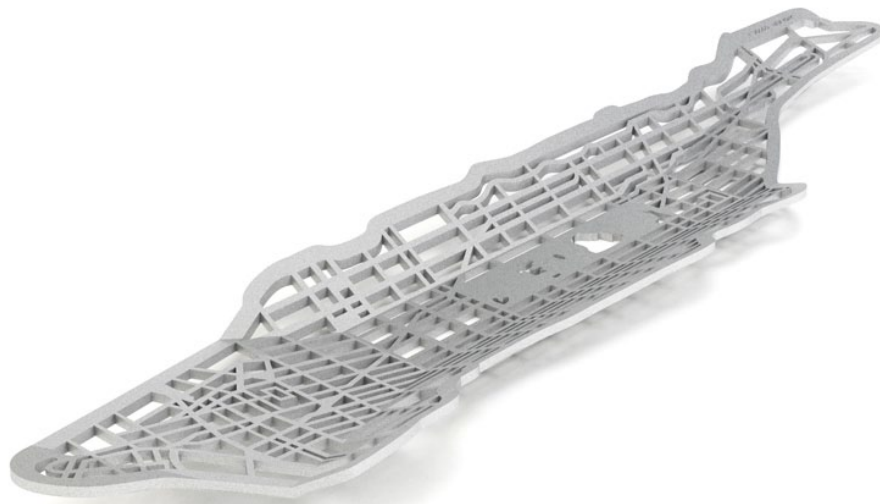

FREDERIK ROIJÉ - ACCESSORIES

METROBOWL

MB 90.00

DESIGNER
Frederik Roijé

CONCEPT
Worlds finest and major
metropolises on scale: literally
and figuratively

ORIGIN
Made in Holland

YEAR
2010

MATERIAL
Coated aluminum

DIMENSIONS
48 x 35 x 8 (l x w x h) cm

WEIGHT
0,8 kg

CARE INSTRUCTIONS
Use handwarm water and a
mild detergent to clean

FREDERIK ROIJÉ - ACCESSORIES

METROBOWL

MB 91.00

DESIGNER
Frederik Roijé

CONCEPT
Worlds finest and major
metropolises on scale: literally
and figuratively