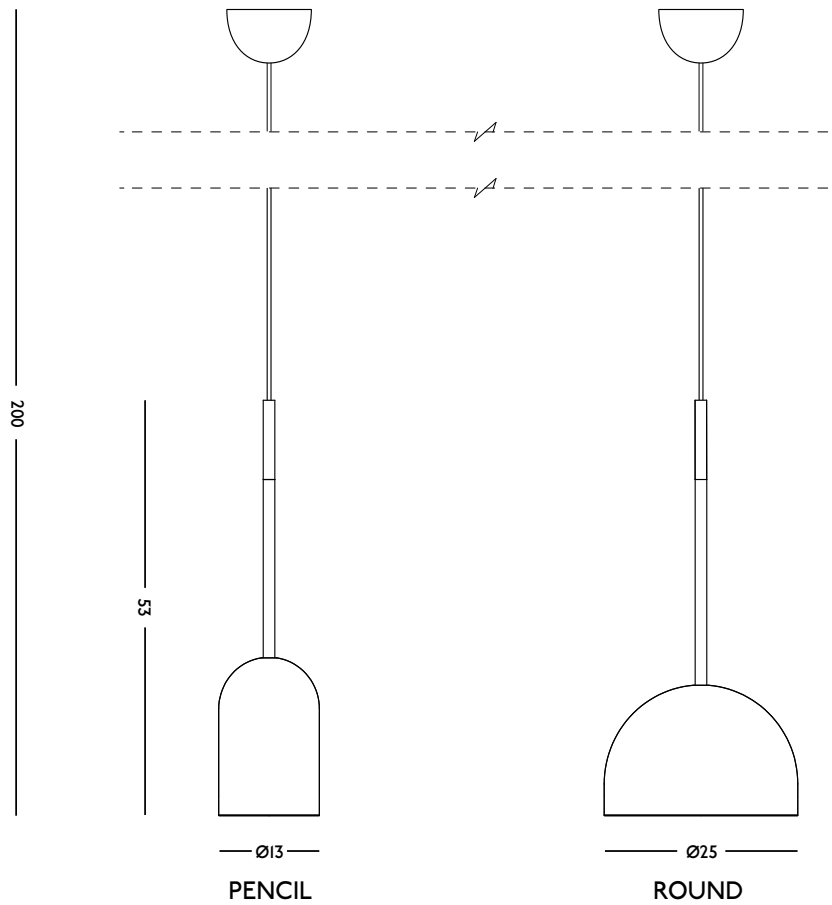

FREDERIK ROIJÉ - LIGHTING

BEAMING BOBBER

SPECIFICATIONS

TYPE NO.	PRODUCT	MODEL	DIMENSIONS (Ø x H) CM	COLOR	MATERIAL	PRICE (INCL. VAT)
BB 10.01	Beaming Bobber	Pencil	13 x 53	Dark grey, white tip	Powder coated metal	€ 119,00
BB 10.02	Beaming Bobber	Pencil	13 x 53	White, dark grey tip	Powder coated metal	€ 119,00
BB 10.03	Beaming Bobber	Pencil	13 x 53	Red, white tip	Powder coated metal	€ 119,00
BB 10.04	Beaming Bobber	Pencil	13 x 53	White, red tip	Powder coated metal	€ 119,00
BB 20.01	Beaming Bobber	Round	25 x 53	Dark grey, white tip	Powder coated metal	€ 139,00
BB 20.02	Beaming Bobber	Round	25 x 53	White, dark grey tip	Powder coated metal	€ 139,00
BB 20.03	Beaming Bobber	Round	25 x 53	Red, white tip	Powder coated metal	€ 139,00
BB 20.04	Beaming Bobber	Round	25 x 53	White, red tip	Powder coated metal	€ 139,00