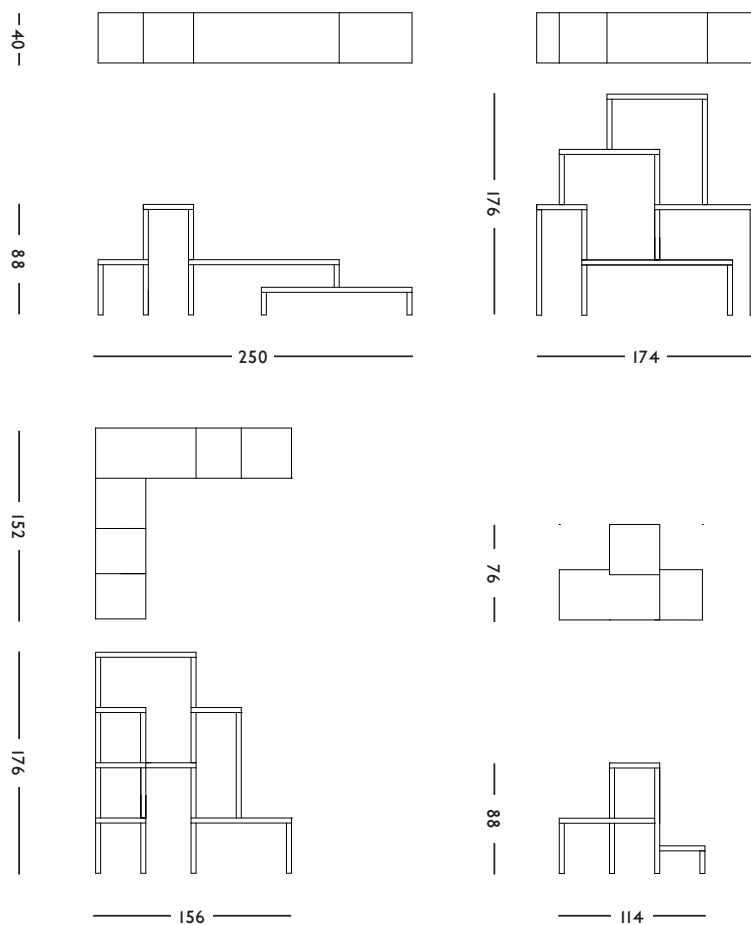

FREDERIK ROIJÉ - FURNITURE

LONGLEGS

SPECIFICATIONS

TYPE NO.	PRODUCT	MODEL	DIMENSIONS (LxWxH) CM	COLOR	MATERIAL	PRICE (EXCL. VAT)
LL 60.00	Long Legs	Four tables	250 x 40 x 88	Dark ash	Colored ash	€ 2.099,00
LL 61.00	Long Legs	Five tables	174 x 40 x 176	Dark ash	Colored ash	€ 2.799,00
LL 62.00	Long Legs	Eight tables	156 x 152 x 176	Dark ash	Colored ash	€ 4.799,00
LL 63.00	Long Legs	Three tables	114 x 76 x 88	Dark ash	Colored ash	€ 1.399,00