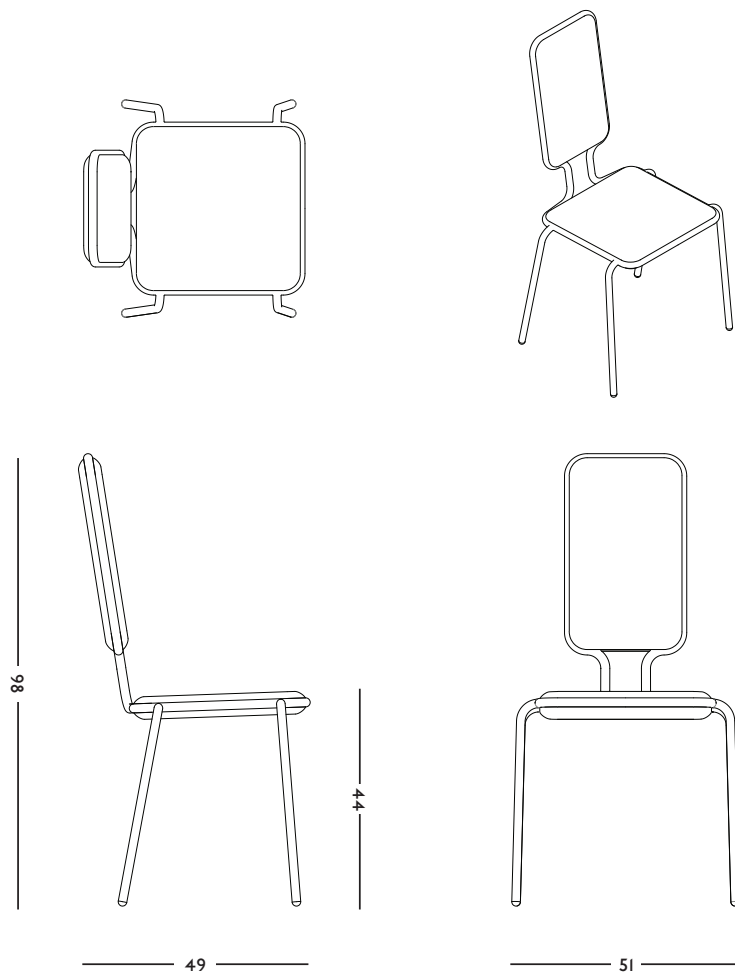

FREDERIK ROIJÉ - FURNITURE
HEIGHT WIDTH CHAIR

SPECIFICATIONS

TYPE NO.	PRODUCT	MODEL	DIMENSIONS (LxWxH) CM	COLOR	MATERIAL	PRICE (INCL. VAT)
HW 10.01	Height Width Chair	Height	49 x 51 x 98	Dark grey	Powder coated steel frame, wool upholstery, Kvadrat Divina 181	€ 479,00
HW 10.02	Height Width Chair	Height	49 x 51 x 98	Off white	Powder coated steel frame, wool upholstery, Kvadrat Divina 106	€ 479,00