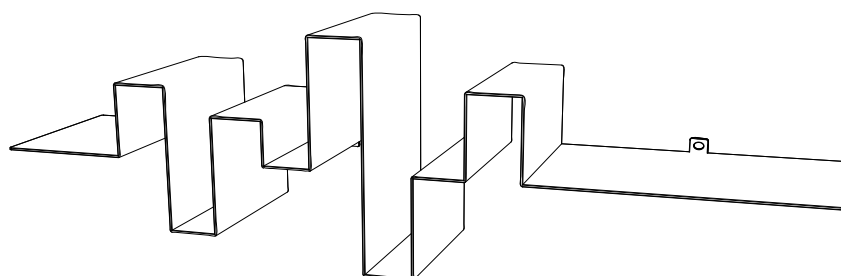

FREDERIK ROIJÉ - FURNITURE STORYLINES

SPECIFICATIONS

TYPE NO.	PRODUCT	MODEL	DIMENSIONS (LxWxH) CM	COLOR	MATERIAL	PRICE (INCL. VAT)
ST 10.01	Storylines	Single	90 x 20 x 28	Dark grey	Powder coated steel	€ 199,00
ST 10.02	Storylines	Single	90 x 20 x 28	White	Powder coated steel	€ 199,00
ST 20.01	Storylines	Double	180 x 20 x 28	Dark grey	Powder coated steel	€ 398,00
ST 20.02	Storylines	Double	180 x 20 x 28	White	Powder coated steel	€ 398,00

* The double Storylines consists of two single Storylines and include a connecting piece in the matching color.