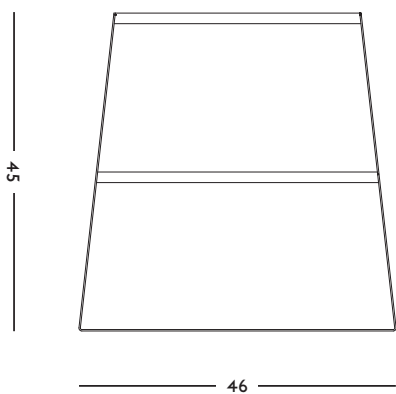

FREDERIK ROIJÉ - FURNITURE SPLIT STEP

SPECIFICATIONS

TYPE NO.	PRODUCT	MODEL	DIMENSIONS (LxWxH) CM	COLOR	MATERIAL	PRICE (INCL. VAT)
SS 70.01	Split Step	Basic	46 x 45 x 45	Dark grey	Powder coated steel	€ 219,00
SS 70.02	Split Step	Basic	46 x 45 x 45	White	Powder coated steel	€ 219,00
SS 80.01	Split Step	Wood	46 x 45 x 45	Dark grey, light oak	Powder coated steel	€ 269,00
SS 80.02	Split Step	Wood	46 x 45 x 45	White, light oak	Powder coated steel	€ 269,00