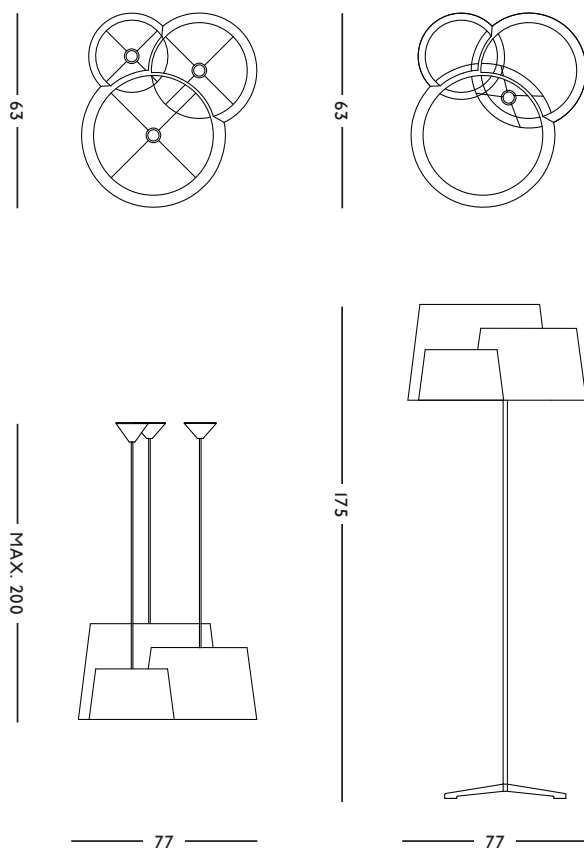

CARE INSTRUCTIONS

Use a soft feather broom to clean

BULB

3 x E27 - G45, max. 40Watt
(Bulb is not included)

FREDERIK ROIJÉ - LIGHTING

LAMPSCAPES

SPECIFICATIONS

TYPE NO.	PRODUCT	MODEL	DIMENSIONS (LxWxH) CM	COLOR	MATERIAL	PRICE (INCL. VAT)
LS 12.00	Lampscapes	Uphill	77 x 63 x 175	White	Steel, cotton and PVC laminate	€ 859,00
LS 12.01	Lampscapes	Uphill	77 x 63 x 175	Off white	Steel, cotton and PVC laminate	€ 859,00
LS 13.00	Lampscapes	Downhill	77 x 63 x 36	White	Cotton and PVC laminate	€ 618,00
LS 13.01	Lampscapes	Downhill	77 x 63 x 36	Off white	Cotton and PVC laminate	€ 618,00