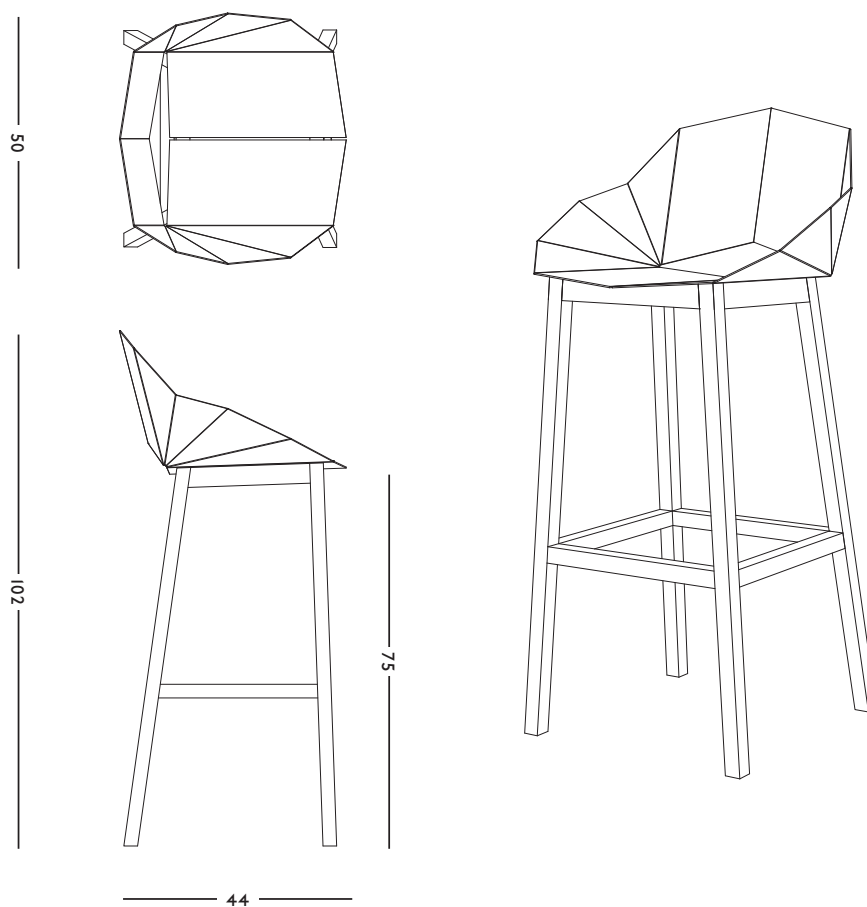

FREDERIK ROIJÉ - FURNITURE
SEATSHELL BAR STOOL

SPECIFICATIONS

TYPE NO.	PRODUCT	MODEL	DIMENSIONS (LxWxH) CM	COLOR	MATERIAL	PRICE (INCL. VAT)
SS 40.01	Seatshell Bar Stool	Basic	50x44x102	Dark grey	Powder coated steel	€ 579,00
SS 40.02	Seatshell Bar Stool	Basic	50x44x102	White	Powder coated steel	€ 579,00
SS 50.01	Seatshell Bar Stool	Felt	50x44x102	Dark grey	Powder coated steel /Dark felt 57	€ 719,00
SS 50.02	Seatshell Bar Stool	Felt	50x44x102	White	Powder coated steel /Light felt 32	€ 719,00