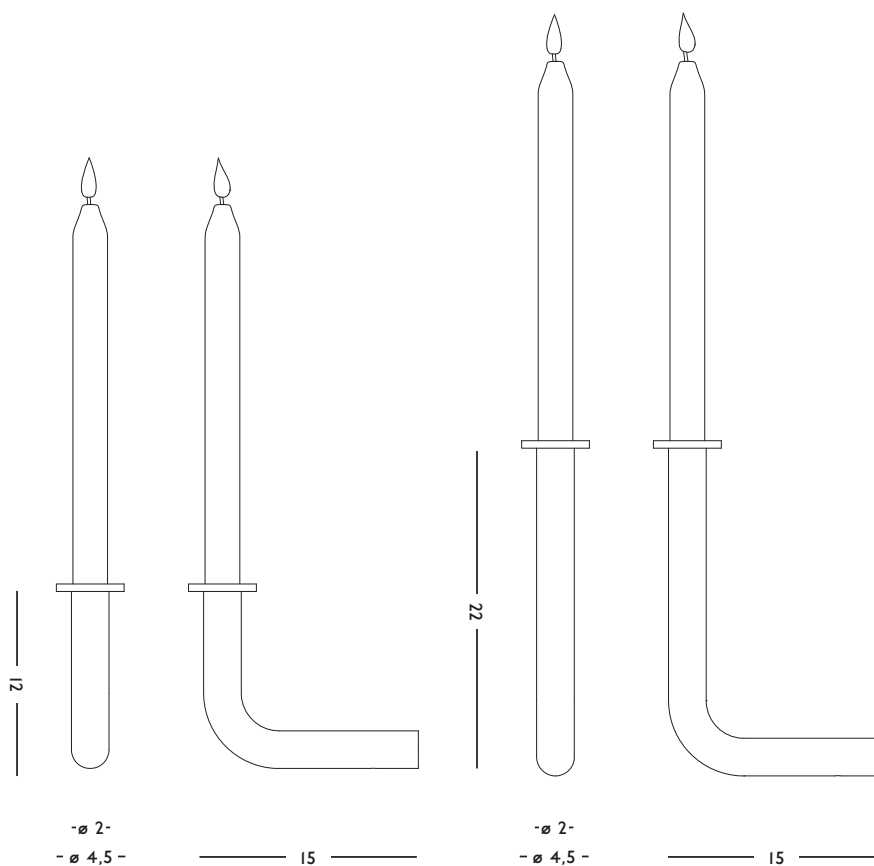

FREDERIK ROIJÉ - ACCESSORIES WALL OF FLAME

SPECIFICATIONS

TYPE NO.	PRODUCT	MODEL	DIMENSIONS (LxWxH) CM	COLOR	MATERIAL	PRICE (INCL. VAT)
WF 51.01	Wall of Flame	Small	4.5 x 12 x 15	Dark grey	Powder coated steel	€ 29,95
WF 51.02	Wall of Flame	Small	4.5 x 12 x 15	White	Powder coated steel	€ 29,95
WF 51.03	Wall of Flame	Small	4.5 x 12 x 15	Gold	Gold plated steel	€ 79,95
WF 52.01	Wall of Flame	Large	4.5 x 22 x 15	Dark grey	Powder coated steel	€ 29,95
WF 52.02	Wall of Flame	Large	4.5 x 22 x 15	White	Powder coated steel	€ 29,95
WF 51,03	Wall of Flame	Large	4.5 x 22 x 15	Gold	Gold plated steel	€ 79,95
WF 60.01	Wall of Flame	Set	4.5 x 12 x 15 / 4.5 x 22 x 15	Dark grey	Powder coated steel	€ 49,95
WF 60.02	Wall of Flame	Set	4.5 x 12 x 15 / 4.5 x 22 x 15	White	Powder coated steel	€ 49,95
WF 60.03	Wall of Flame	Set	4.5 x 12 x 15 / 4.5 x 22 x 15	Gold	Gold plated steel	€ 149,95