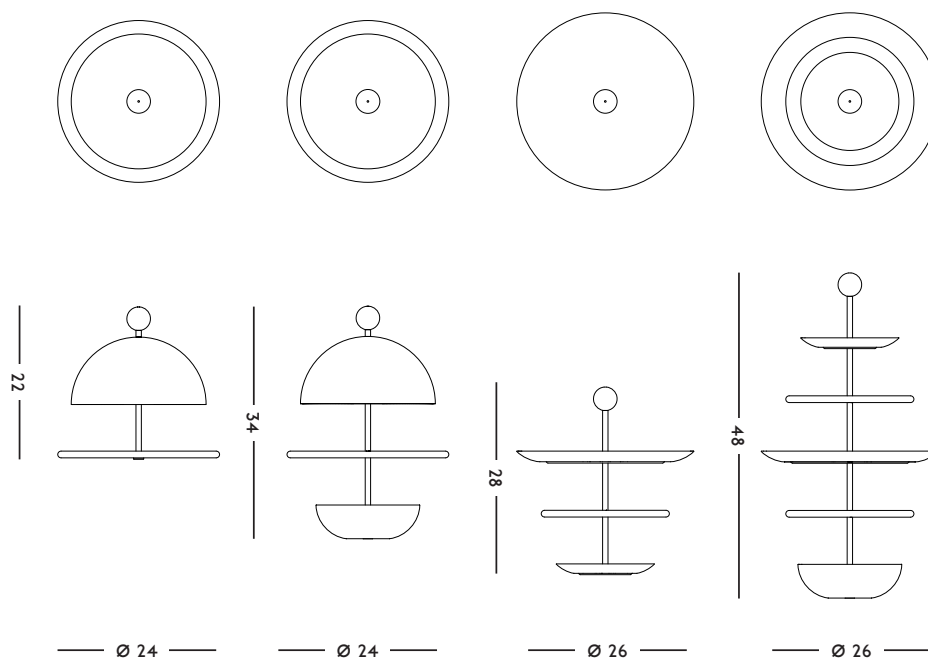

26 x 48 (ø x h) cm

WEIGHT

1,4 kg

CARE INSTRUCTIONS

Use handwarm water and a mild detergent to clean

FREDERIK ROIJÉ - OUTDOOR DISH OF DESIRE

SPECIFICATIONS

TYPE NO.	PRODUCT	MODEL	DIMENSIONS (LxWxH) CM	COLOR	MATERIAL	PRICE (INCL. VAT)
DD 30.01	Dish of Desire	One course menu	24 x 22	White	Powder coated aluminum, red cedar, porcelain	€ 79,00
DD 30.02	Dish of Desire	Two course menu	24 x 34	White	Powder coated aluminum, red cedar, porcelain	€ 99,00
DD 30.03	Dish of Desire	Three course menu	26 x 28	White	Powder coated aluminum, red cedar, porcelain	€ 79,00
DD 30.04	Dish of Desire	Five course menu	26 x 48	White	Powder coated aluminum, red cedar, porcelain	€ 119,00