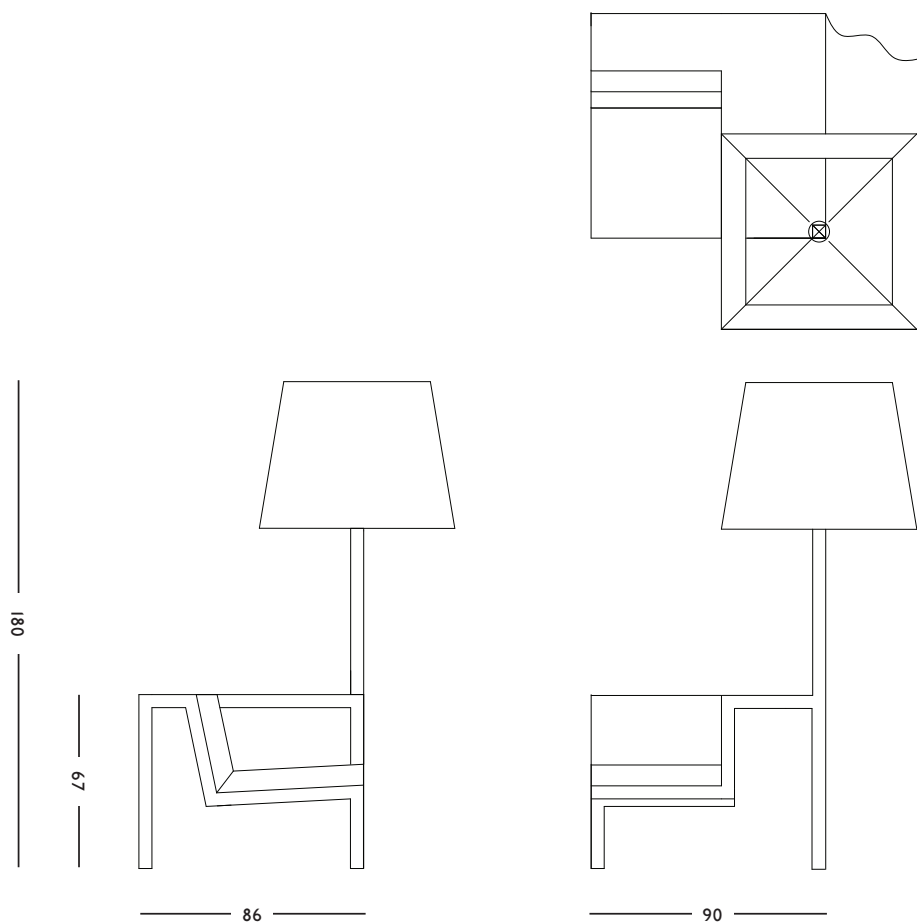

FREDERIK ROIJÉ - FURNITURE

TRIPLE CHAIR

SPECIFICATIONS

TYPE NO.	PRODUCT	MODEL	DIMENSIONS (LxWxH) CM	COLOR	MATERIAL	PRICE (INCL. VAT)
TO 52.01	Triple chair	Upholstered	90 x 86 x 180	Kvadrat Steelcut Trio 2 - 153	Steel / plywood / foam / fabric	€ 5.910,00
TO 52.02	Triple chair	Upholstered	90 x 86 x 180	Kvadrat Steelcut Trio 2 - 105	Steel / plywood / foam / fabric	€ 5.910,00
TO 52.03	Triple chair	Upholstered	90 x 86 x 180	Kvadrat Divina Melange 2 - 120	Steel / plywood / foam / fabric	€ 5.990,00
TO 52.04	Triple chair	Upholstered	90 x 86 x 180	Kvadrat Divina Melange 2 - 170	Steel / plywood / foam / fabric	€ 5.990,00

Please contact the studio for other fabric options and prices.