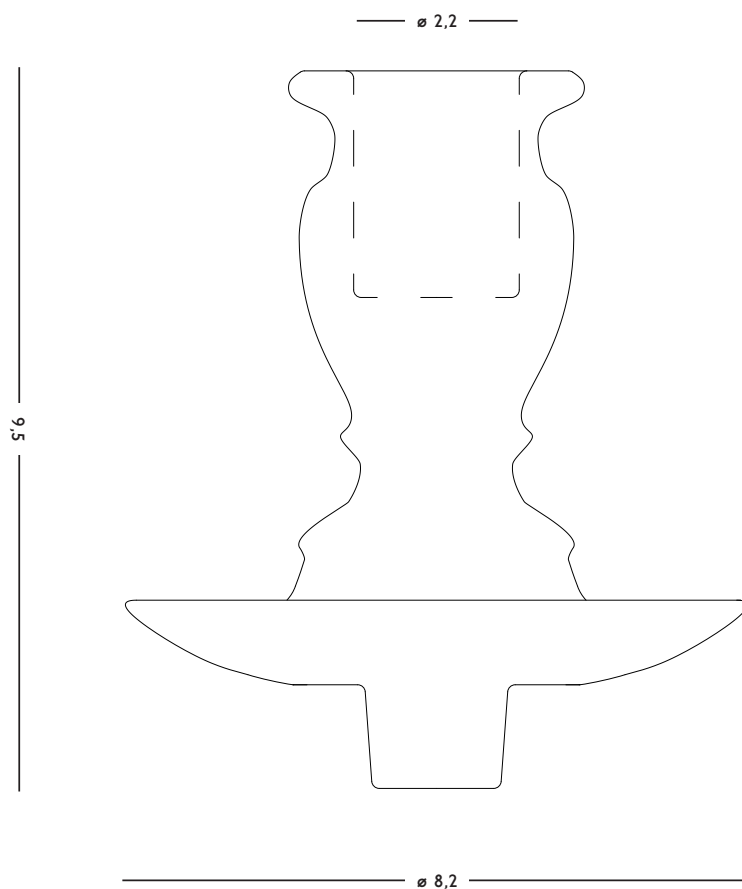

FREDERIK ROIJÉ - ACCESSORIES BOTTLE LIGHT

SPECIFICATIONS

TYPE NO.	PRODUCT	MODEL	DIMENSIONS (LxWxH) CM	COLOR	MATERIAL	PRICE (INCL. VAT)
BL 10.01	Bottle Light	Basic	8.2 x 9.5	Natural cork	Cork	€ 29,95
BL 10.02	Bottle Light	Basic	8.2 x 9.5	Dark cork	Cork	€ 29,95