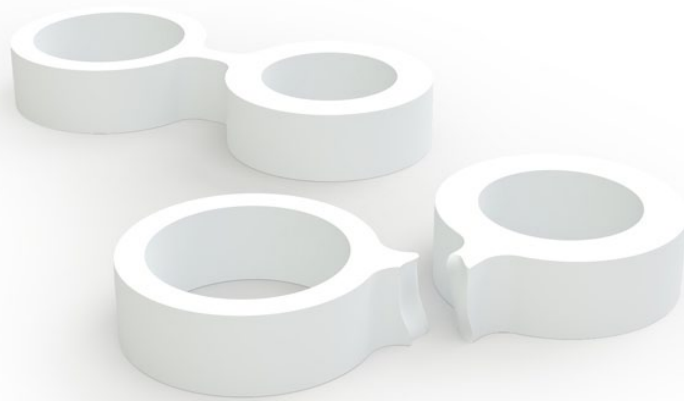

FREDERIK ROIJÉ - ACCESSORIES

TWO OF A KIND

TK 20.02

DESIGNER
Frederik Roijé

CONCEPT
A double ring bound to each other to break and to share

ORIGIN
Made in Holland

YEAR
2006

MATERIAL
Glazed porcelain

DIMENSIONS
25 x 60 x 7 (l x w x h) mm
Ring size 17 and 20 mm

WEIGHT
9 gr

CARE INSTRUCTIONS
Use handwarm water and a mild detergent to clean