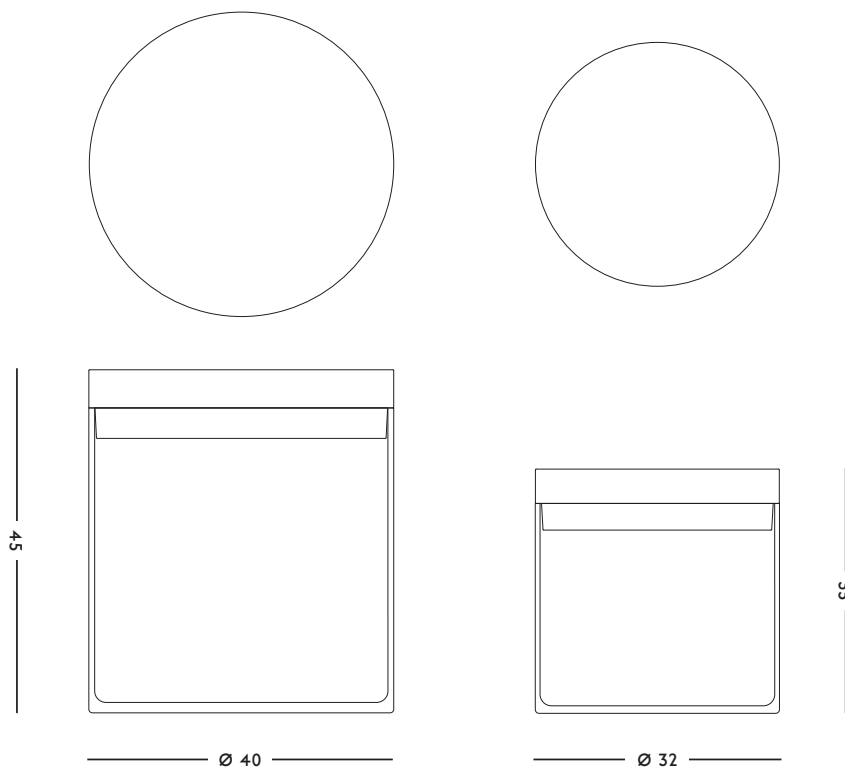

FREDERIK ROIJÉ - FURNITURE
TREASURE TABLE

SPECIFICATIONS

TYPE NO.	PRODUCT	MODEL	DIMENSIONS (LxWxH) CM	COLOR	MATERIAL	PRICE (INCL. VAT)
TT 10.01	Treasure Table	Medium	32 x 35	Natural cork	Hand-blown glass, cork	€ 299,00
TT 10.02	Treasure Table	Medium	32 x 35	Dark cork	Hand-blown glass, cork	€ 299,00
TT 20.01	Treasure Table	Large	40 x 45	Natural cork	Hand-blown glass, cork	€ 399,00
TT 20.02	Treasure Table	Large	40 x 45	Dark cork	Hand-blown glass, cork	€ 399,00