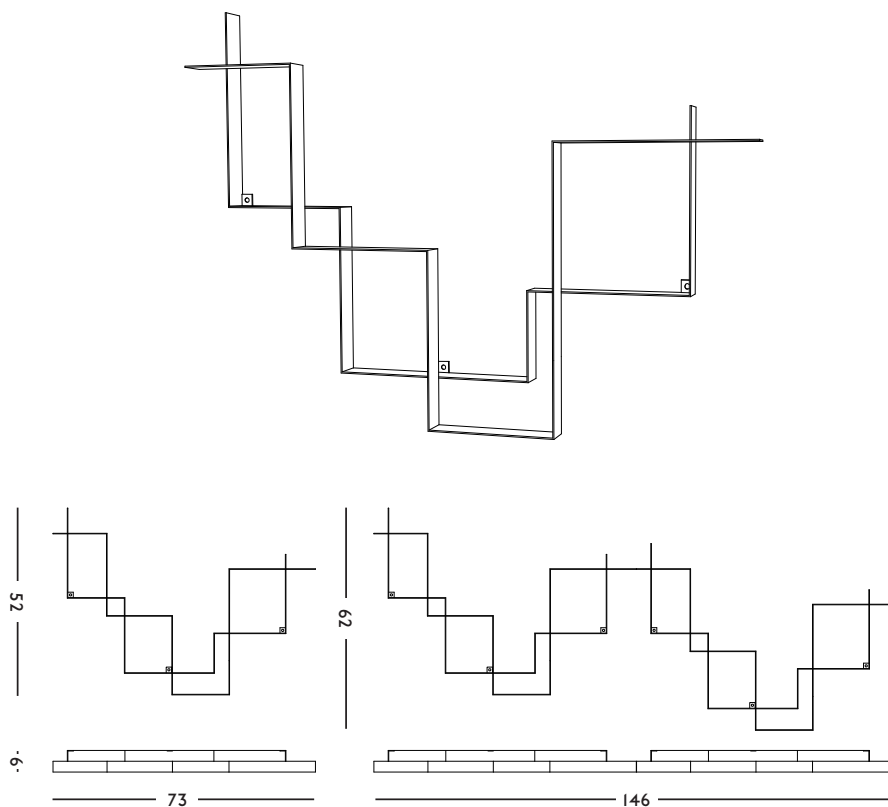

FREDERIK ROIJÉ - FURNITURE GUIDELINES

SPECIFICATIONS

TYPE NO.	PRODUCT	MODEL	DIMENSIONS (LxWxH) CM	COLOR	MATERIAL	PRICE (INCL. VAT)
GL 10.01	Guidelines	Single	73 x 6 x 52	Dark grey	Powder coated steel	€ 169,00
GL 10.02	Guidelines	Single	73 x 6 x 52	White	Powder coated steel	€ 169,00
GL 20.01	Guidelines	Double	146 x 6 x 52	Dark grey	Powder coated steel	€ 338,00
GL 20.02	Guidelines	Double	146 x 6 x 52	White	Powder coated steel	€ 338,00

*Double Guidelines consists of two single Guidelines. They can be placed next to each other, to decorate an entire wall with.