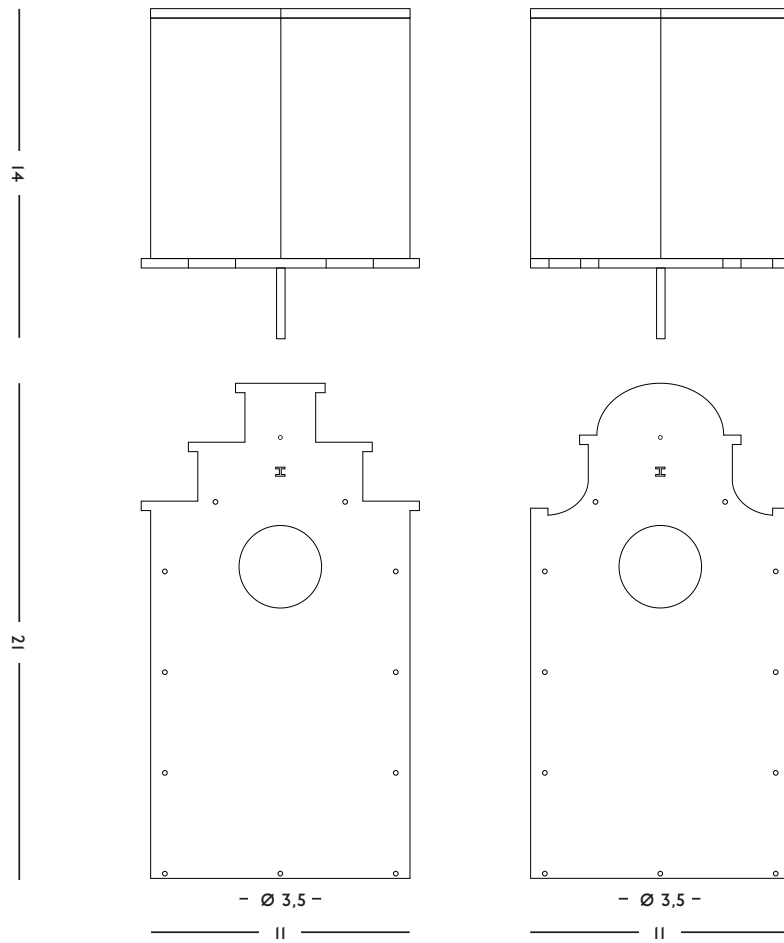

FREDERIK ROIJÉ - OUTDOOR CANAL BIRDHOUSE

SPECIFICATIONS

TYPE NO.	PRODUCT	MODEL	DIMENSIONS (LxWxH) CM	COLOR	MATERIAL	PRICE (INCL. VAT)
CB 10.01	Canal Birdhouse	Stepped gable	14 x 11 x 21	Black	Weather proof plywood, brass	€ 29,95
CB 10.02	Canal Birdhouse	Bell gable	14 x 11 x 21	Black	Weather proof plywood, brass	€ 29,95