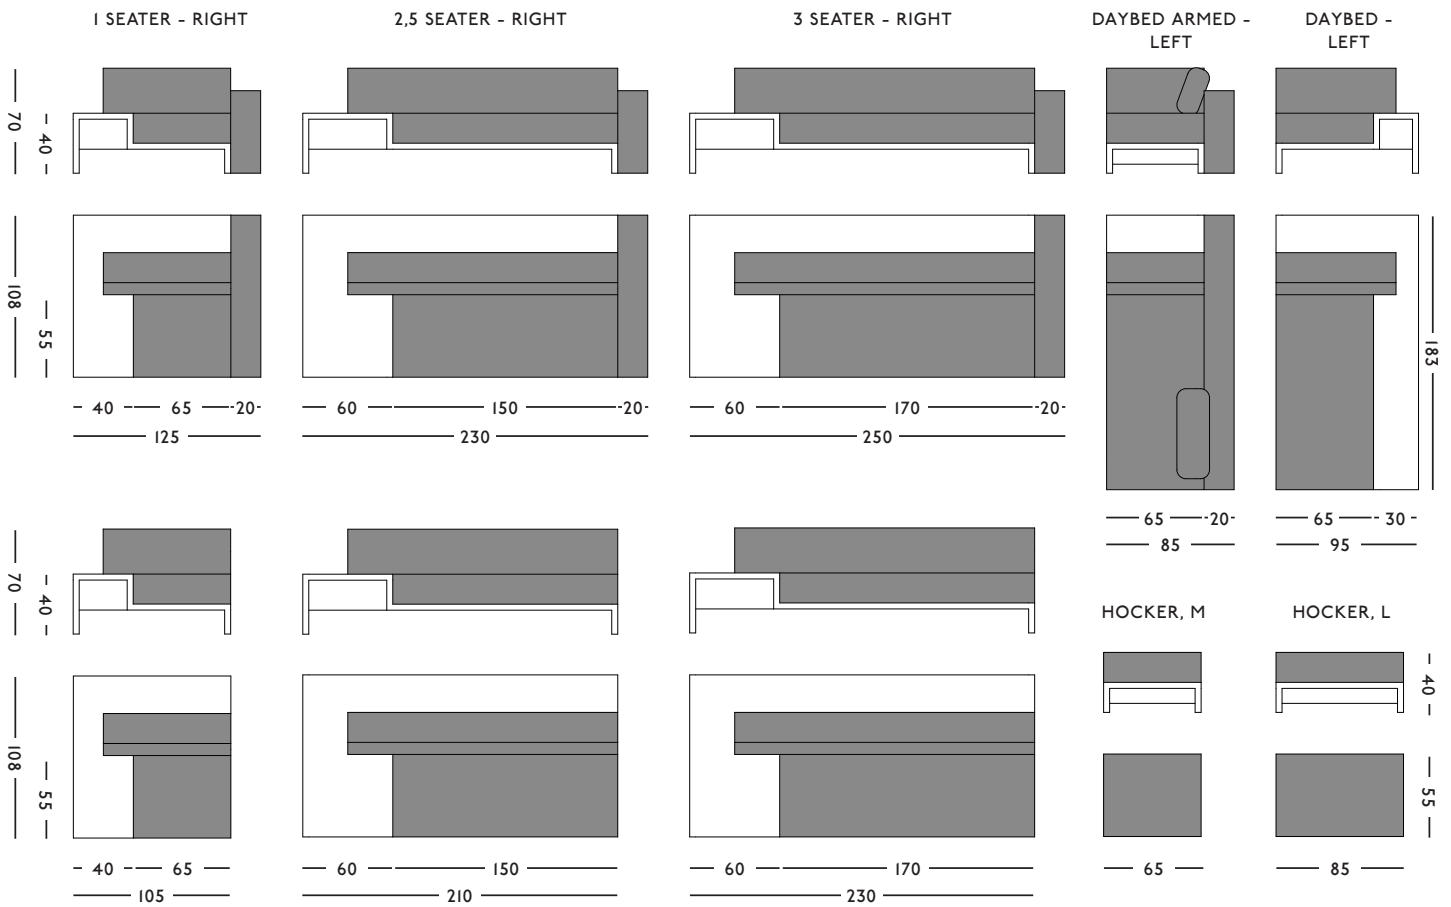

FREDERIK ROIJÉ - FURNITURE

SLOW SOFA

SPECIFICATIONS

TYPE NO.	PRODUCT	MODEL	DIMENSIONS (LxWxH) CM	COLOR	MATERIAL	PRICE (INCL. VAT)
SS H1.01	Slow Sofa	Hocker medium	65 x 55 x 40	Natural maple / Kvadrat Divina Melange	Maple, steel, MDF, foam, fabric	€ 1.199,00
SS H2.01	Slow Sofa	Hocker large	85 x 55 x 40	Natural maple / Kvadrat Divina Melange	Maple, steel, MDF, foam, fabric	€ 1.299,00
SS L1.01	Slow Sofa	1 Seater - left	105 x 108 x 70	Natural maple / Kvadrat Divina Melange	Maple, steel, MDF, foam, fabric	€ 3.199,00
SS L1.02	Slow Sofa	1 Seater - left	125 x 108 x 70	Natural maple / Kvadrat Divina Melange	Maple, steel, MDF, foam, fabric	€ 3.949,00
SS L2.01	Slow Sofa	2.5 Seater - left	210 x 108 x 70	Natural maple / Kvadrat Divina Melange	Maple, steel, MDF, foam, fabric	€ 3.999,00
SS L2.02	Slow Sofa	2.5 Seater - left	230 x 108 x 70	Natural maple / Kvadrat Divina Melange	Maple, steel, MDF, foam, fabric	€ 4.599,00
SS L3.01	Slow Sofa	3 Seater - left	230 x 108 x 70	Natural maple / Kvadrat Divina Melange	Maple, steel, MDF, foam, fabric	€ 4.299,00

Please contact the studio for other fabric options and prices.