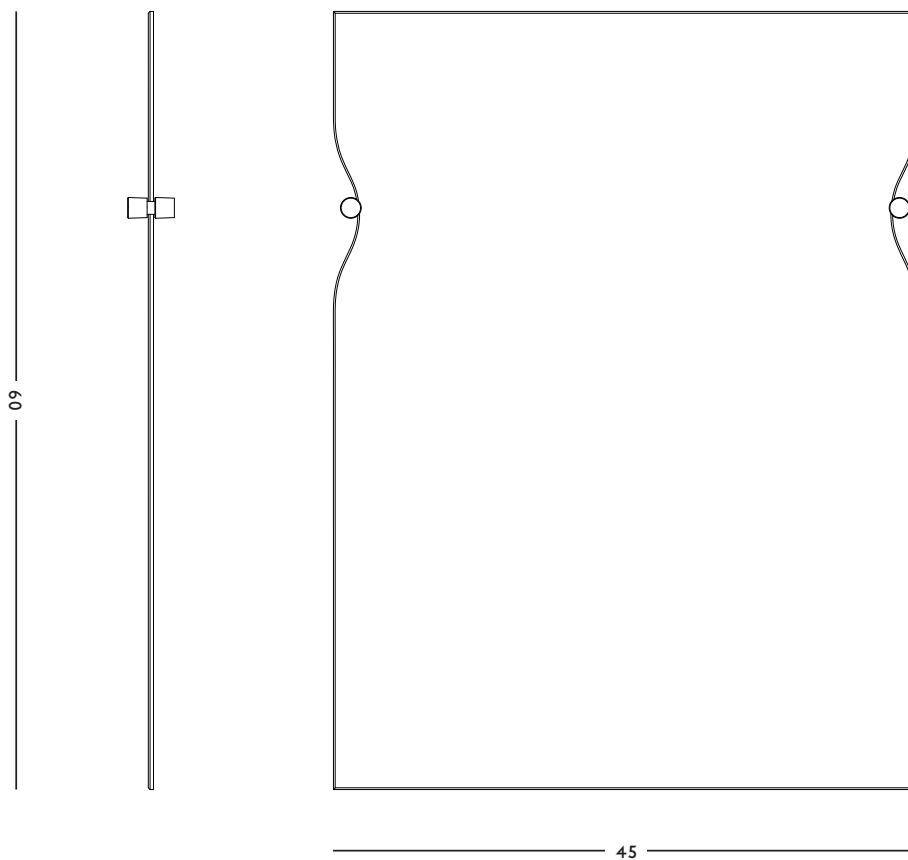

DIMENSIONS

45 x 60 (w x h) cm

WEIGHT

2,6 kg

CARE INSTRUCTIONS

Use handwarm water and a mild detergent to clean

FREDERIK ROIJÉ - FURNITURE
MORPHED MIRROR

SPECIFICATIONS