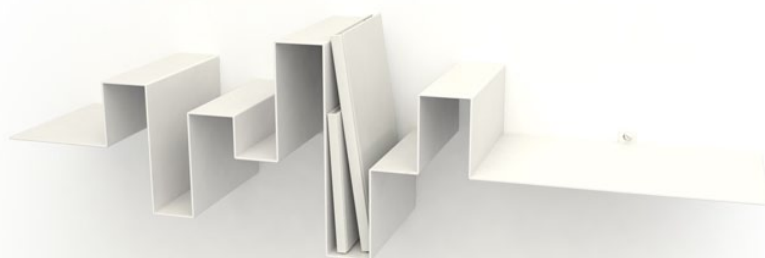

DIMENSIONS

180 x 20 x 28 (l x w x h) cm

WEIGHT

16 kg

CARE INSTRUCTIONS

Use handwarm water and a mild detergent to clean

FREDERIK ROIJÉ - FURNITURE

STORYLINES