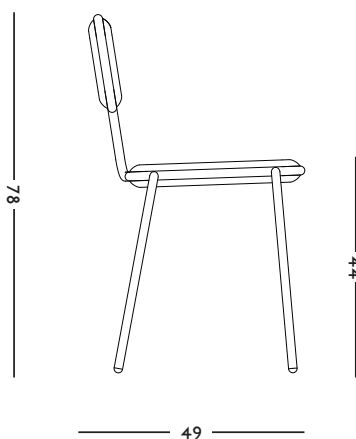

Powder coated steel, wool upholstery, Kvadrat Divina

DIMENSIONS

HW 10.01/02: 49 x 51 x 98

HW 20.01/02: 49 x 51 x 78

(l x b x h) cm, seat h. 44 cm

WEIGHT

6 kg

CARE INSTRUCTIONS

Use handwarm water and a mild detergent to clean

FREDERIK ROIJÉ - FURNITURE
HEIGHT WIDTH CHAIR

SPECIFICATIONS

TYPE NO.	PRODUCT	MODEL	DIMENSIONS (LxWxH) CM	COLOR	MATERIAL	PRICE (INCL. VAT)
HW 10.01	Height Width Chair	Height	49 x 51 x 98	Dark grey	Powder coated steel frame, wool upholstery, Kvadrat Divina 181	€ 479,00
HW 10.02	Height Width Chair	Height	49 x 51 x 98	Off white	Powder coated steel frame, wool upholstery, Kvadrat Divina 106	€ 479,00

FREDERIK ROIJÉ - FURNITURE
HEIGHT WIDTH CHAIR

SPECIFICATIONS

TYPE NO.	PRODUCT	MODEL	DIMENSIONS (LxWxH) CM	COLOR	MATERIAL	PRICE (INCL. VAT)
HW 20.01	Height Width Chair	Width	49 x 51 x 78	Dark grey	Powder coated steel frame, wool upholstery, Kvadrat Divina 181	€ 479,00
HW 20.02	Height Width Chair	Width	49 x 51 x 78	Off white	Powder coated steel frame, wool upholstery, Kvadrat Divina 106	€ 479,00