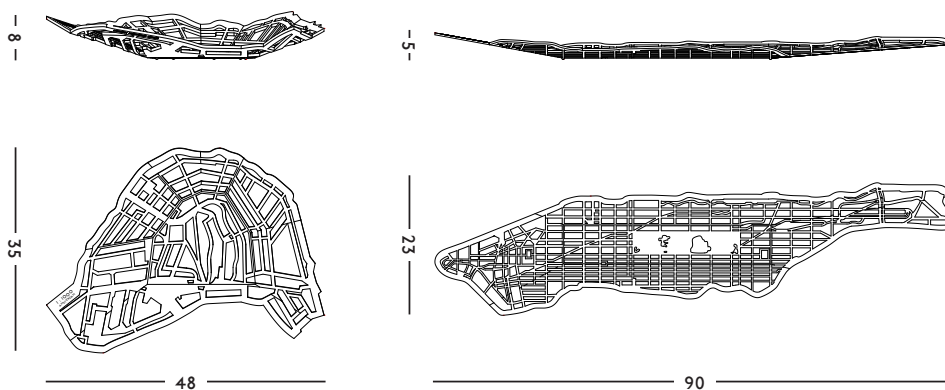

ORIGIN
Made in Holland

YEAR
2010

MATERIAL
Coated Aluminum

DIMENSIONS
90 x 23 x 5 (l x w x h) cm

WEIGHT
1 kg

CARE INSTRUCTIONS
Use handwarm water and a
mild detergent to clean

FREDERIK ROIJÉ - ACCESSORIES

METROBOWL