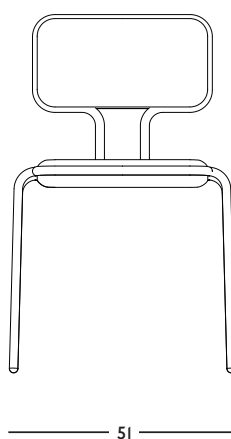

YEAR

2017

MATERIAL

Powder coated steel, wool upholstery, Kvadrat Divina

DIMENSIONS

HW 10.01/02: 49 x 51 x 98

HW 20.01/02: 49 x 51 x 78

(l x b x h) cm, seat h. 44 cm

Powder coated steel, wool upholstery, Kvadrat Divina

DIMENSIONS

HW 10.01/02: 49 x 51 x 98

HW 20.01/02: 49 x 51 x 78

(l x b x h) cm, seat h. 44 cm

WEIGHT

6 kg

CARE INSTRUCTIONS

Use handwarm water and a mild detergent to clean

FREDERIK ROIJÉ - FURNITURE
HEIGHT WIDTH CHAIR

SPECIFICATIONS

TYPE NO.	PRODUCT	MODEL	DIMENSIONS (LxWxH) CM	COLOR	MATERIAL	PRICE (INCL. VAT)
HW 10.01	Height Width Chair	Height	49 x 51 x 98	Dark grey	Powder coated steel frame, wool upholstery, Kvadrat Divina 181	€ 479,00
HW 10.02	Height Width Chair	Height	49 x 51 x 98	Off white	Powder coated steel frame, wool upholstery, Kvadrat Divina 106	€ 479,00

FREDERIK ROIJÉ - FURNITURE
HEIGHT WIDTH CHAIR

SPECIFICATIONS

TYPE NO.	PRODUCT	MODEL	DIMENSIONS (LxWxH) CM	COLOR	MATERIAL	PRICE (INCL. VAT)
HW 20.01	Height Width Chair	Width	49 x 51 x 78	Dark grey	Powder coated steel frame, wool upholstery, Kvadrat Divina 181	€ 479,00
HW 20.02	Height Width Chair	Width	49 x 51 x 78	Off white	Powder coated steel frame, wool upholstery, Kvadrat Divina 106	€ 479,00